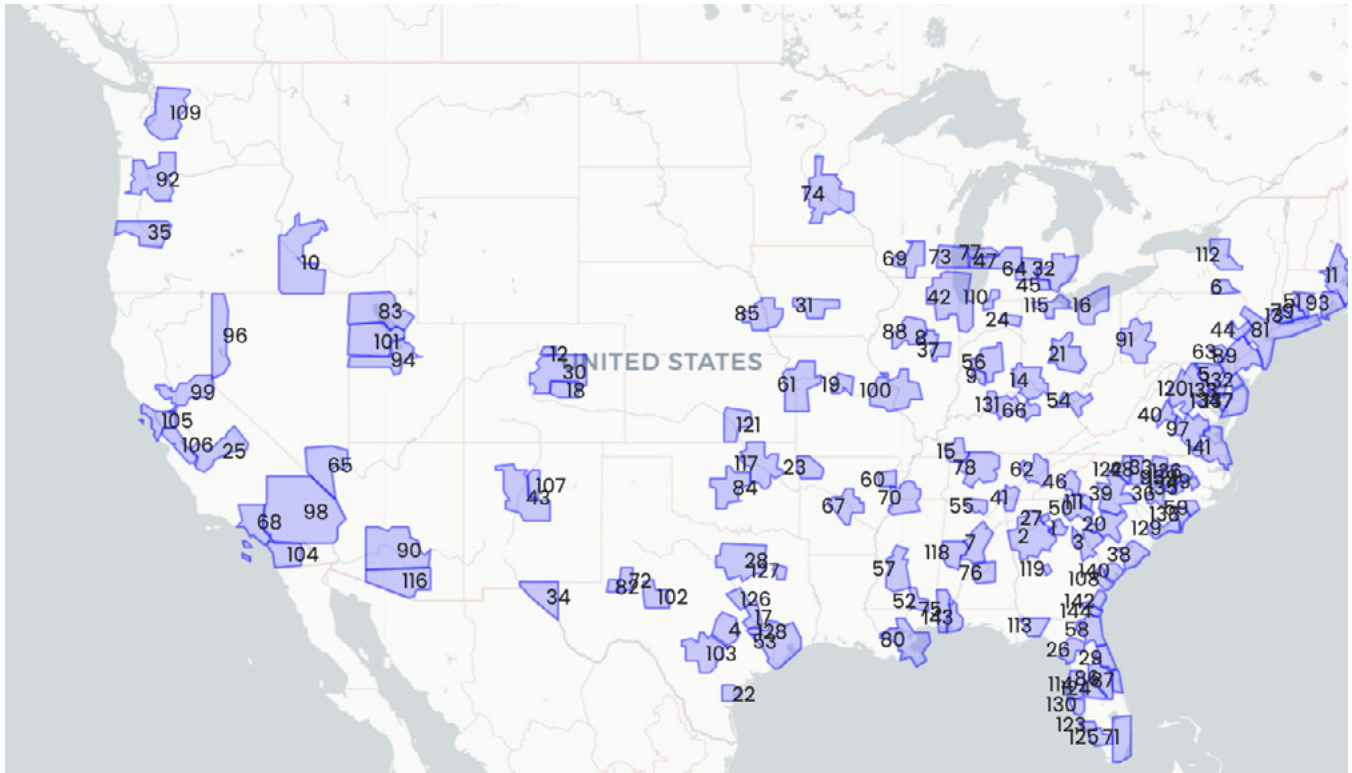

No. 1 Multifamily & SFR Location Data Navigator

2024

MSA List

Market Stadium now covers 144 MSAs in 43 States (80% of USA).

 ryan@marketstadium.com

Contents

03

06

07

08

10

11

All MSAs

1. Albuquerque, NM
2. Allentown-Bethlehem-Easton, PA-NJ
3. Ann Arbor, MI
4. Asheville, NC
5. Athens-Clarke County, GA
6. Atlanta-Sandy Springs-Alpharetta, GA
7. Augusta-Richmond County, GA-SC
8. Austin-Round Rock-Georgetown, TX
9. Baltimore-Columbia-Towson, MD
10. Binghamton, NY
11. Birmingham-Hoover, AL
12. Bloomington, IL
13. Bloomington, IN
14. Boise City, ID
15. Boston-Cambridge-Newton, MA-NH
16. Boulder, CO
17. Brenham, TX
18. Bridgeport-Stamford-Norwalk, CT
19. Cape Coral-Fort Myers, FL
20. Champaign-Urbana, IL
21. Charleston-North Charleston, SC
22. Charlotte-Concord-Gastonia, NC-SC
23. Charlottesville, VA
24. Chattanooga, TN-GA
25. Chicago-Naperville-Elgin, IL-IN-WI
26. Cincinnati, OH-KY-IN
27. Clarksville, TN-KY
28. Cleveland-Elyria, OH
29. College Station-Bryan, TX
30. Colorado Springs, CO
31. Columbia, MO
32. Columbia, SC
33. Columbus, OH
34. Corpus Christi, TX
35. Dallas-Fort Worth-Arlington, TX
36. Deltona-Daytona Beach-Ormond Beach, FL
37. Denver-Aurora-Lakewood, CO
38. Des Moines-West Des Moines, IA
39. Detroit-Warren-Dearborn, MI